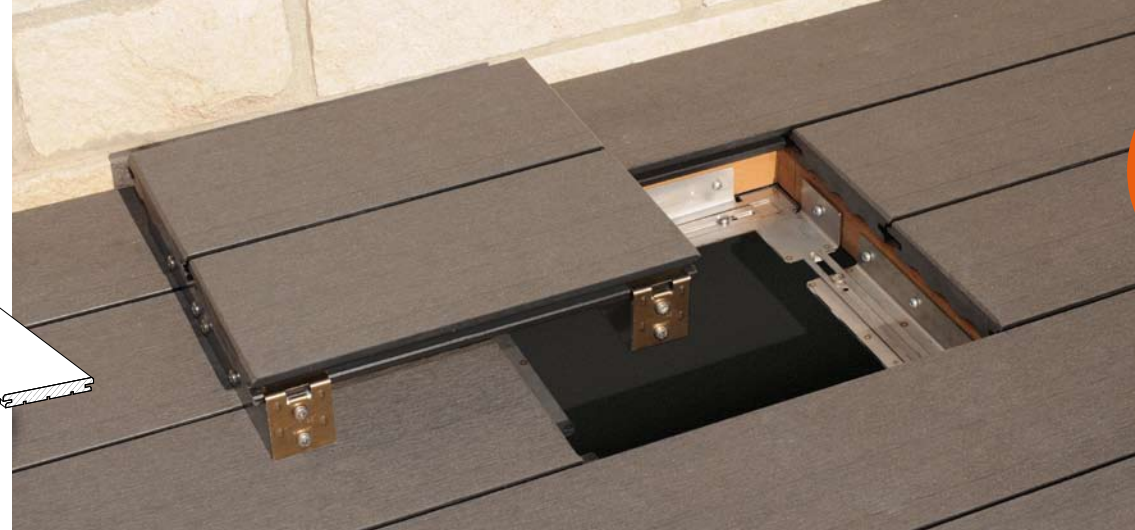

- 1x
- 2x
- 2x
- 4x Silver + Black