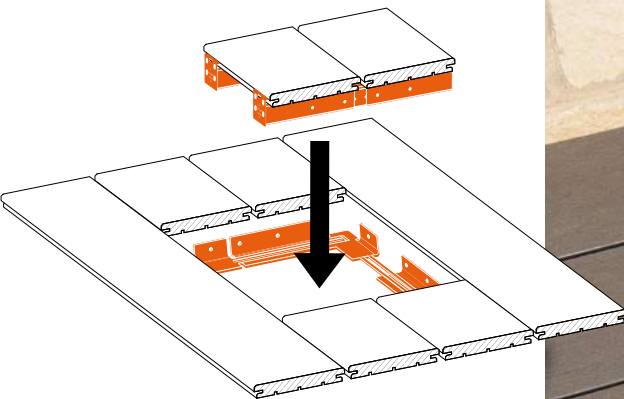

- 1x
- 2x
- 2x
- 4x Silver + Black