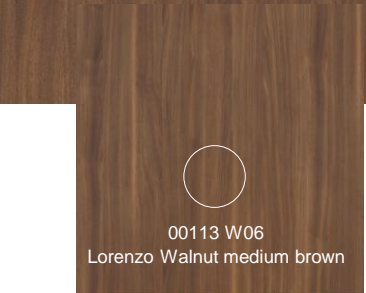

0H596 W07
Oslo Oak soft beige

0H598 W07
Oslo Oak tanned red

0H597 W07
Oslo Oak cocoa brown

00113 W07
Elegant black

0H842 BST
Eiger Walnut

0H582 BST
Dinara Walnut

0H561 BST
Italian Walnut

0H562 BST
Arabica Walnut

0H581 BST
Aneto Walnut

00113 W06
Lorenzo Walnut medium brown

00113 W03
Elegant black

0H385 W03
Hudson Oak

0H894 W03
Nevis Oak

0H689 W03
Amazonia

0H399 W03
Canice Oak

0H852 W03
Essential Oak natural