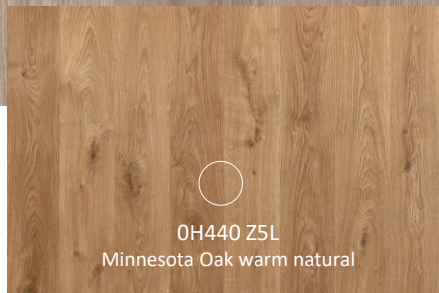

0H581 BST
Aneto Walnut

00113 W06
Lorenzo Walnut medium brown

00113 W03
Elegant black

0H385 W03
Hudson Oak

0H894 W03
Nevis Oak

0H689 W03
Amazonia

0H399 W03
Canice Oak

0H852 W03
Essential Oak natural

CONFIDENTIAL - UNILIN TEMPLATE 202

0H266 V1A
Dainty Oak pure

0H267 V1A
Dainty Oak latte

0H265 V1A
Dainty Oak café noir

00113 V1A
Elegant black

0H591 W07
Valley Ash sand

0H593 W07
Valley Ash sunlit brown

0H594 W07
Valley Ash patinated brown

0H592 W07
Valley Ash warm grey

0H590 W07
Valley Ash silver grey

0H784 W06
Robinson Oak light natural

0H785 W06
Robinson Oak beige

0H786 W06
Robinson Oak brown

CONFIDENTIAL - UNILIN TEMPLATE 2020

Synchronised
surface structure

CONFIDENTIAL - UNILIN TEMPLATE 2021

0H450 V9A
Heritage Oak light patina

0H161 V9A
Heritage Oak Light

0H438 V9A
Heritage Oak medium brown

0H439 V9A
Heritage Oak dark

Synchronised
surface structure

CONFIDENTIAL - UNILIN TEMPLATE 2017