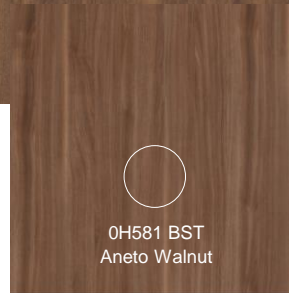

0H596 W07
Oslo Oak soft beige

0H598 W07
Oslo Oak tanned red

0H597 W07
Oslo Oak cocoa brown

00113 W07
Elegant black

0H842 BST
Eiger Walnut

0H582 BST
Dinara Walnut

0H561 BST
Italian Walnut

0H562 BST
Arabica Walnut

0H581 BST
Aneto Walnut

00113 W06
Lorenzo Walnut medium brown

00113 W03
Elegant black

0H385 W03
Hudson Oak

0H894 W03
Nevis Oak

0H689 W03
Amazonia

0H399 W03
Canice Oak

0H852 W03
Essential Oak natural